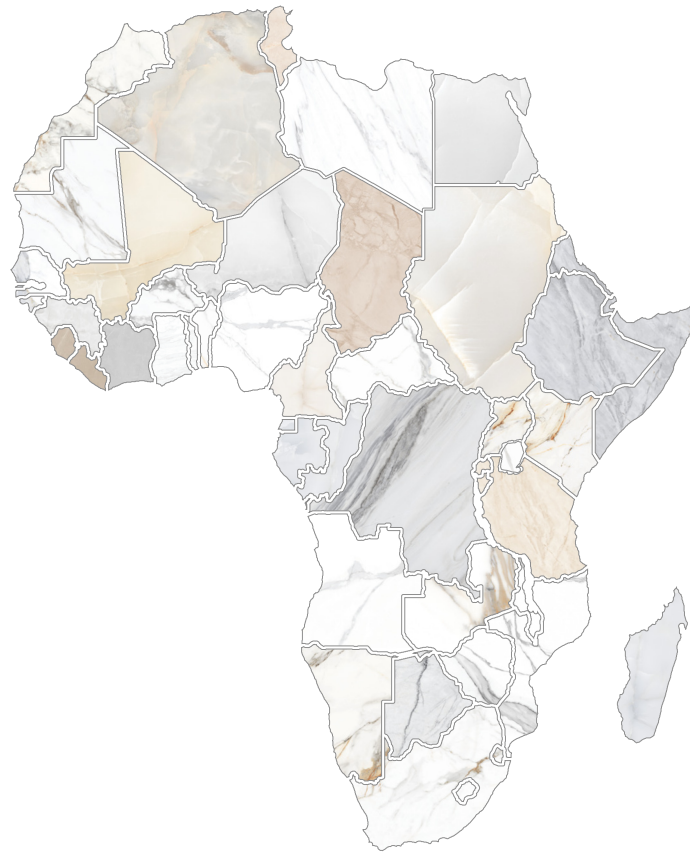

*Made for
Africa*

SINCE 1990

REAL
GRANITO

Rooted in Earth. Ready for Everywhere.

About Us

At Real Granito, we take pride in being a leading exporter of premium tiles worldwide. With a reputation for quality, innovation, and reliability, we cater to a diverse clientele including wholesalers, architectural firms, commercial ventures, and residential projects across the globe.

Our Journey With Africa Is Built On Trust, Consistency, And Long-term Partnerships. Today, We Proudly Stand Among The **Top Indian Tile Exporters To Nigeria, Kenya, Tanzania, South Africa, Burundi, Djibouti, Zimbabwe, Uganda**, And Many Countries Globally. Supplying Millions Of Square Meters Of Tiles That Define Modern Living And Architectural Brilliance Across The Continent.